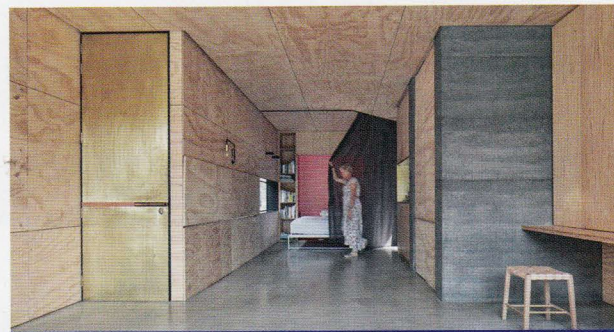

COMMENDATIONS

HOUSE ALTERATION AND ADDITION OVER 200 m²

Amado House (Vic) by Make Architecture.
Photograph: Peter Bennetts

Gibbon Street (Qld) by Cavill Architects.
Photograph: Christopher Frederick Jones

APARTMENT OR UNIT

Darling Point Apartment (NSW) by Brad Swartz Architect.
Photograph: Katherine Lu

SUSTAINABILITY

Balnarring Retreat (Vic) by Branch Studio Architects.
Photograph: Peter Clarke

Tent House (Qld) by Sparks Architects.
Photograph: Christopher Frederick Jones