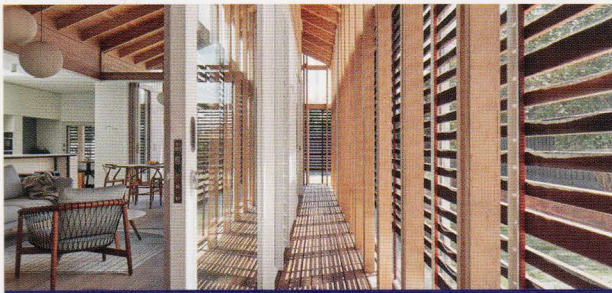

COMMENDATIONS

HOUSE ALTERATION AND ADDITION OVER 200 m²

Amado House (Vic) by Make Architecture.
Photograph: Peter Bennetts

Gibbon Street (Qld) by Cavill Architects.
Photograph: Christopher Frederick Jones

APARTMENT OR UNIT

Darling Point Apartment (NSW) by Brad Swartz Architect.
Photograph: Katherine Lu

SUSTAINABILITY

Balnarring Retreat (Vic) by Branch Studio Architects.
Photograph: Peter Clarke

Tent House (Qld) by Sparks Architects.
Photograph: Christopher Frederick Jones